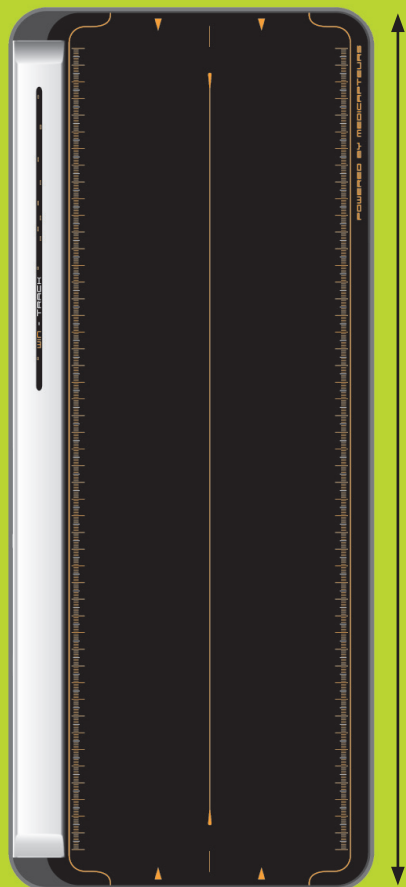

The podometry moves in a new dimension

Static analysis

- Static mapping with calculations and weight distribution
- Wide range of display
- 1:1 printing report
- Exams comparison

Clinic exam file

- Recording until 200 pictures/second
- Dynamic full picture, calculations, curves
- «Temporo-spatial» parameters
- Foot angles
- Video synchro for 2 cameras

Dynamic analysis

Postural analysis

- Center of pressure displacement (with zoom)
- Romberg

New!

Mail editor with many new options

1616 mm

652 mm

- Design trendsetter
- High acquisition frequency (200 hz)
- User friendly software
- Specific parameters for gait analysis
- Synchronization available with EMG, infrared video cameras etc...

Tech data	
Size (lenght/width/total thickness)	1610 x 652 x 30 mm
Thickness	9 mm
Active area	1500 x 500 mm
Weight	11,8 kg
Sensor type	Resistive
Sensor size	7,8 x 7.8 mm
Sensors number	12288
Mini/Maxi pressure per sensor	from 0.4 to 100 N
Temperature range	from 0°C to 60°C
Interface PC/platform	USB
Power supply	by USB wire
Acquisition frequency	200 pictures/sec
Operating system	Windows XP, Vista