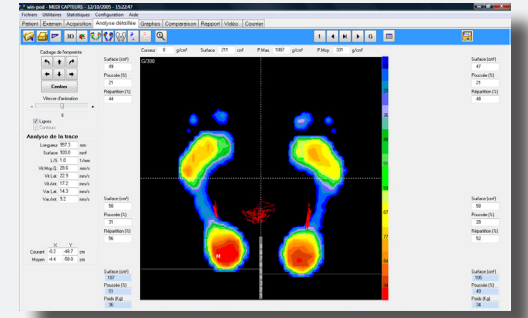

The podometry moves in a new dimension

Static analysis

- Static mapping with calculations and weight distribution
- Wide range of display
- 1:1 printing report
- Exams comparison

Clinic exam file

- Recording until 200 pictures/second
- Dynamic full picture, calculations, curves
- «Temporo-spatial» parameters
- Foot angles
- Video synchro for 2 cameras

Dynamic analysis

Postural analysis

- Center of pressure displacement (with zoom)
- Romberg

New!

Mail editor with many new options

1616 mm

652 mm

- Design trendsetter
- High acquisition frequency (200 hz)
- User friendly software
- Specific parameters for gait analysis
- Synchronization available with EMG, infrared video cameras etc...

Tech data	
Size (lenght/width/total thickness)	1610 x 652 x 30 mm
Thickness	9 mm
Active area	1500 x 500 mm
Weight	11,8 kg
Sensor type	Resistive
Sensor size	7,8 x 7.8 mm
Sensors number	12288
Mini/Maxi pressure per sensor	from 0.4 to 100 N
Temperature range	from 0°C to 60°C
Interface PC/platform	USB
Power supply	by USB wire
Acquisition frequency	200 pictures/sec
Operating system	Windows XP, Vista