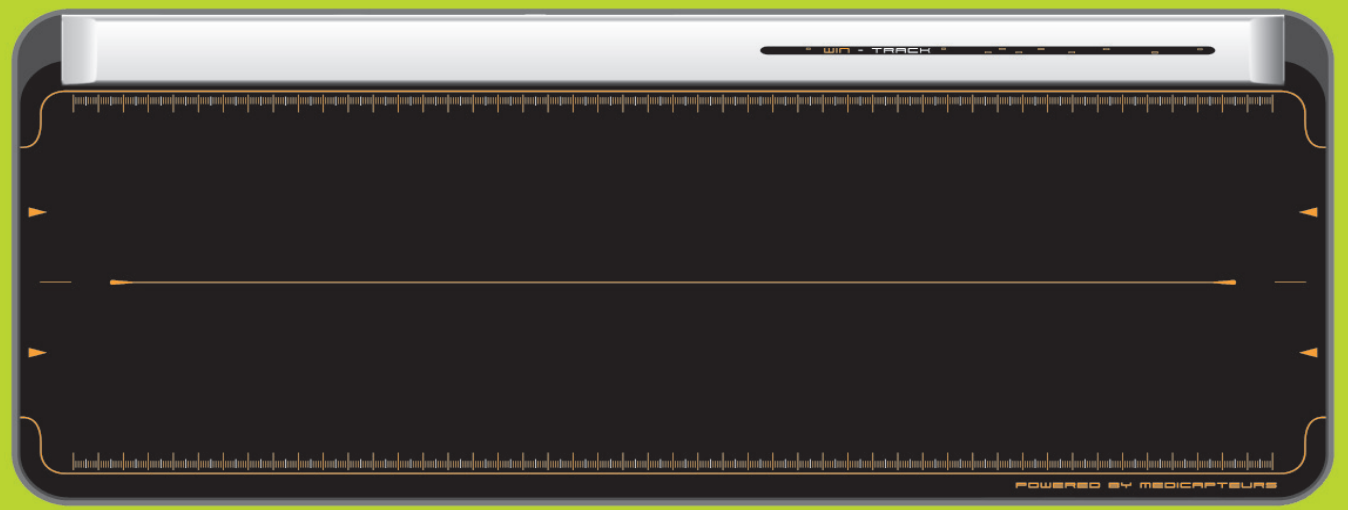

Win-Track

A step ahead

Thanks to the latest Medicauteurs' improvement, the brand new Win-Track is an efficient, high-performance, user friendly, and reliable system. This product is dedicated to the gait analysis.

The podometry moves in a new dimension

Static analysis

- Static mapping with calculations and weight distribution
- Wide range of display
- 1:1 printing report
- Exams comparison

Clinic exam file

- Recording until 200 pictures/second
- Dynamic full picture, calculations, curves
- «Temporo-spatial» parameters
- Foot angles
- Video synchro for 2 cameras

Dynamic analysis

Postural analysis

- Center of pressure displacement (with zoom)
- Romberg

New!

Mail editor with many new options

1616 mm

652 mm

- Design trendsetter
- High acquisition frequency (200 hz)
- User friendly software
- Specific parameters for gait analysis
- Synchronization available with EMG, infrared video cameras etc...

Tech data	
Size (lenght/width/total thickness)	1610 x 652 x 30 mm
Thickness	9 mm
Active area	1500 x 500 mm
Weight	11,8 kg
Sensor type	Resistive
Sensor size	7,8 x 7.8 mm
Sensors number	12288
Mini/Maxi pressure per sensor	from 0.4 to 100 N
Temperature range	from 0°C to 60°C
Interface PC/platform	USB
Power supply	by USB wire
Acquisition frequency	200 pictures/sec
Operating system	Windows XP, Vista