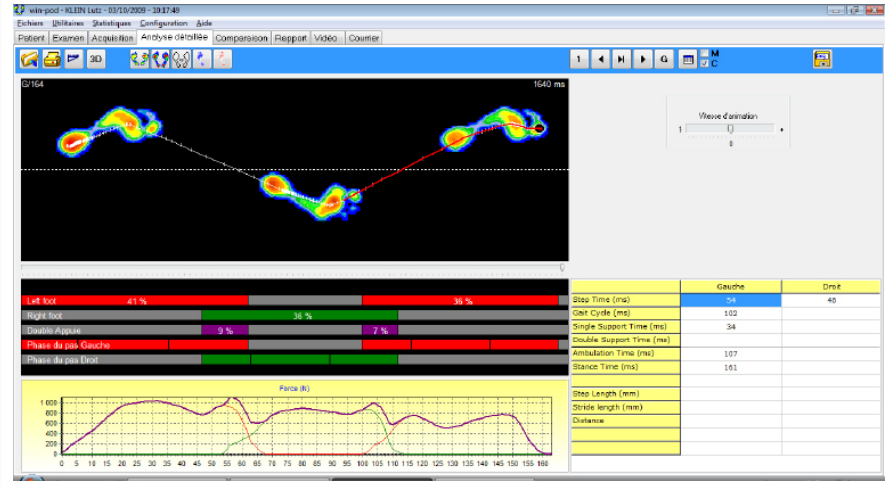

Win-Track

A step ahead

Thanks to the latest Medicauteurs' improvement, the brand new Win-Track is an efficient, high-performance, user friendly, and reliable system. This product is dedicated to the gait analysis.

The podometry moves in a new dimension

Static analysis

- Static mapping with calculations and weight distribution
- Wide range of display
- 1:1 printing report
- Exams comparison

Clinic exam file

- Recording until 200 pictures/second
- Dynamic full picture, calculations, curves
- «Temporo-spatial» parameters
- Foot angles
- Video synchro for 2 cameras

Dynamic analysis

Postural analysis

- Center of pressure displacement (with zoom)
- Romberg

New!

Mail editor with many new options

1616 mm

652 mm

- Design trendsetter
- High acquisition frequency (200 hz)
- User friendly software
- Specific parameters for gait analysis
- Synchronization available with EMG, infrared video cameras etc...

Tech data	
Size (lenght/width/total thickness)	1610 x 652 x 30 mm
Thickness	9 mm
Active area	1500 x 500 mm
Weight	11,8 kg
Sensor type	Resistive
Sensor size	7,8 x 7.8 mm
Sensors number	12288
Mini/Maxi pressure per sensor	from 0.4 to 100 N
Temperature range	from 0°C to 60°C
Interface PC/platform	USB
Power supply	by USB wire
Acquisition frequency	200 pictures/sec
Operating system	Windows XP, Vista