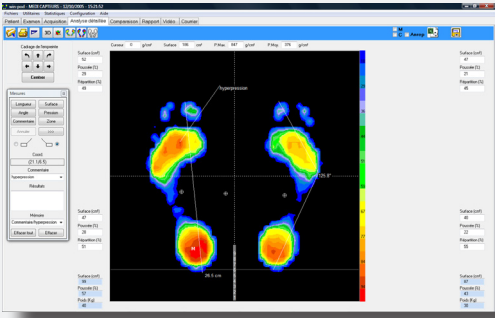

Win-Track

A step ahead

Thanks to the latest Medicauteurs' improvement, the brand new Win-Track is an efficient, high-performance, user friendly, and reliable system. This product is dedicated to the gait analysis.

The podometry moves in a new dimension

Static analysis

- Static mapping with calculations and weight distribution
- Wide range of display
- 1:1 printing report
- Exams comparison

Clinic exam file

- Recording until 200 pictures/second
- Dynamic full picture, calculations, curves
- «Temporo-spatial» parameters
- Foot angles
- Video synchro for 2 cameras

Dynamic analysis

Postural analysis

- Center of pressure displacement (with zoom)
- Romberg

New!

Mail editor with many new options

1616 mm

652 mm

- Design trendsetter
- High acquisition frequency (200 hz)
- User friendly software
- Specific parameters for gait analysis
- Synchronization available with EMG, infrared video cameras etc...

Tech data	
Size (lenght/width/total thickness)	1610 x 652 x 30 mm
Thickness	9 mm
Active area	1500 x 500 mm
Weight	11,8 kg
Sensor type	Resistive
Sensor size	7,8 x 7.8 mm
Sensors number	12288
Mini/Maxi pressure per sensor	from 0.4 to 100 N
Temperature range	from 0°C to 60°C
Interface PC/platform	USB
Power supply	by USB wire
Acquisition frequency	200 pictures/sec
Operating system	Windows XP, Vista